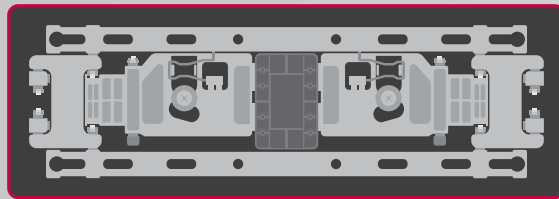

Gallery Design 4K OLED Hospitality TV

WS960H GALLERY SERIES

Bracket included
for wall mounting

Built-in cable management channel

19.9mm thick
(55" class)

23.1mm thick
(65" class)

Futuristic Artwork to Adorn Your Walls

The WS960H Series is art-inspired with perfect lines, ultra-thin bezel and sleek design, featuring a narrow gap between the wall and the screen. In addition, this TV has integrated surface sound that comes directly from speakers integrated into the OLED panel itself over four distinct areas.