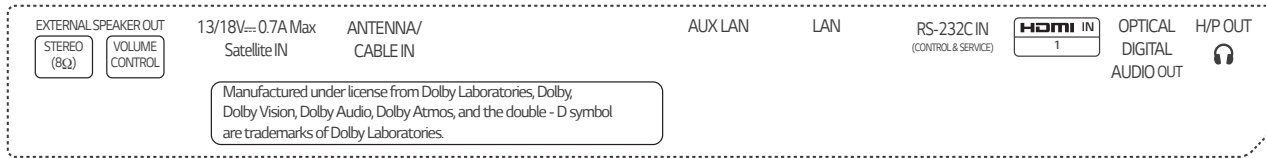

CONNECTIVITY

Rear

Side