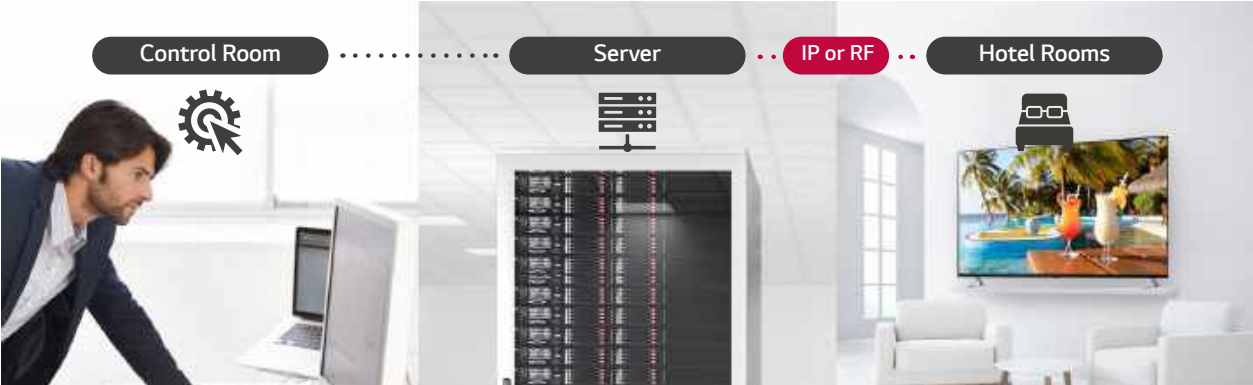

### Futuristic Artwork to Adorn Your Walls

The WS960H Series is art-inspired with perfect lines, ultra-thin bezel and sleek design, featuring a narrow gap between the wall and the screen. In addition, this TV has integrated surface sound that comes directly from speakers integrated into the OLED panel itself over four distinct areas.

#### Pro:Centric Direct

LG's Pro:Centric Direct application enhances the in-room television experience for hotel guests. Guests can locate and enjoy available TV channels or access a wide range of over-the-top Smart apps, check on the daily weather and review available hotel amenities—all from the comfort of their room. In addition, the application provides the capability for IoT (Internet of Things)-based control of devices\* equipped in next-generation hotel rooms.