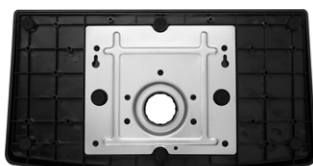

Accessories

Guest Remote

R230D1A

Master Remote

R230D2*

Anti-Theft Swivel Stand

Lockdown Plate may vary

* Master remote R230D2, not included in standard TV box. Contact RCA to order.