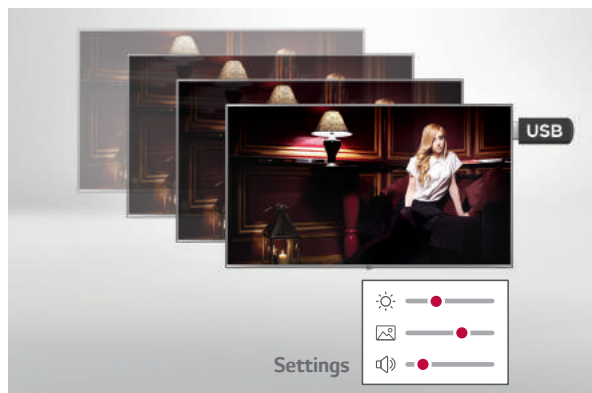

Commercial Lite Guestroom UHD TV

UT340H SERIES

HOSPITALITY FEATURES

USB Data Cloning

For fast and easy configuration of multiple TVs, create a Master TV Setup on one TV and then export the setup "clone" file to a USB memory device. Use the USB device to easily import the setup to other TVs of the same model.