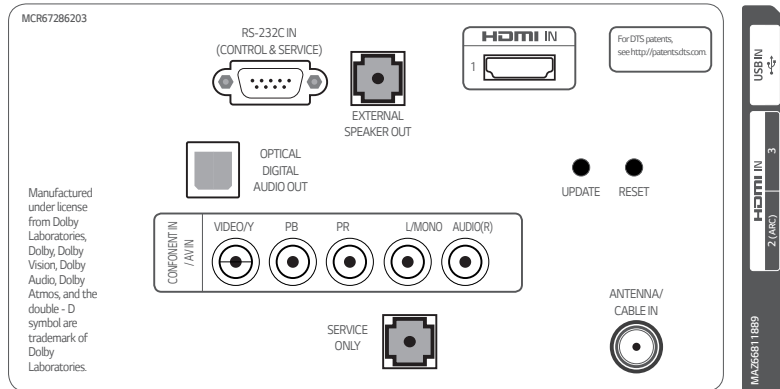

Commercial Lite Guestroom UHD TV

UT340H SERIES

SPECIFICATIONS

		65UT340H0UB	55UT340H0UA	49UT340H0UA
POWER	Power Supply	120 V, 50 / 60 Hz	120 V, 50 / 60 Hz	120 V, 50 / 60 Hz
	Max Power Consumption (W)	211	172	130
	Typical Power Consumption (W)	181	140	105
	Standby Power Consumption (W)	Less than 0.5	Less than 0.5	Less than 0.5
ACCESSORIES	Remote Control	Yes	Yes	Yes
	Chromecast Anti-theft Cover	Yes (Optional)	Yes (Optional)	Yes (Optional)
	Power Cord	1.8 m, Right Angle	1.8 m, Right Angle	1.8 m, Right Angle
WARRANTY & OTHER	Standards	UL	UL	UL
	EMC Certification	FCC	FCC	FCC
	Warranty	Two-Year Limited Warranty	Two-Year Limited Warranty	Two-Year Limited Warranty
	UPC	7 19192 63093 2	7 19192 63094 9	7 19192 63095 6

CONNECTIVITY

65" / 55" / 49"

Design and specifications are subject to change without notice. Please contact your LG sales team to verify before ordering.