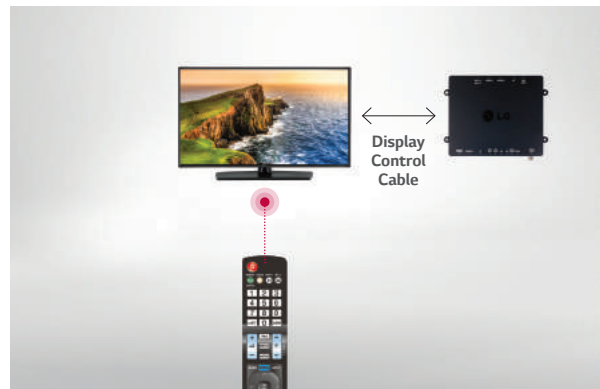

#### IR Pass Through and Control

Control this model TV with an LG Commercial set top box to create a system\* that can provide Pro:Centric Smart features, as well as support decryption of Pro:Idiom encrypted RF or IP delivered content.